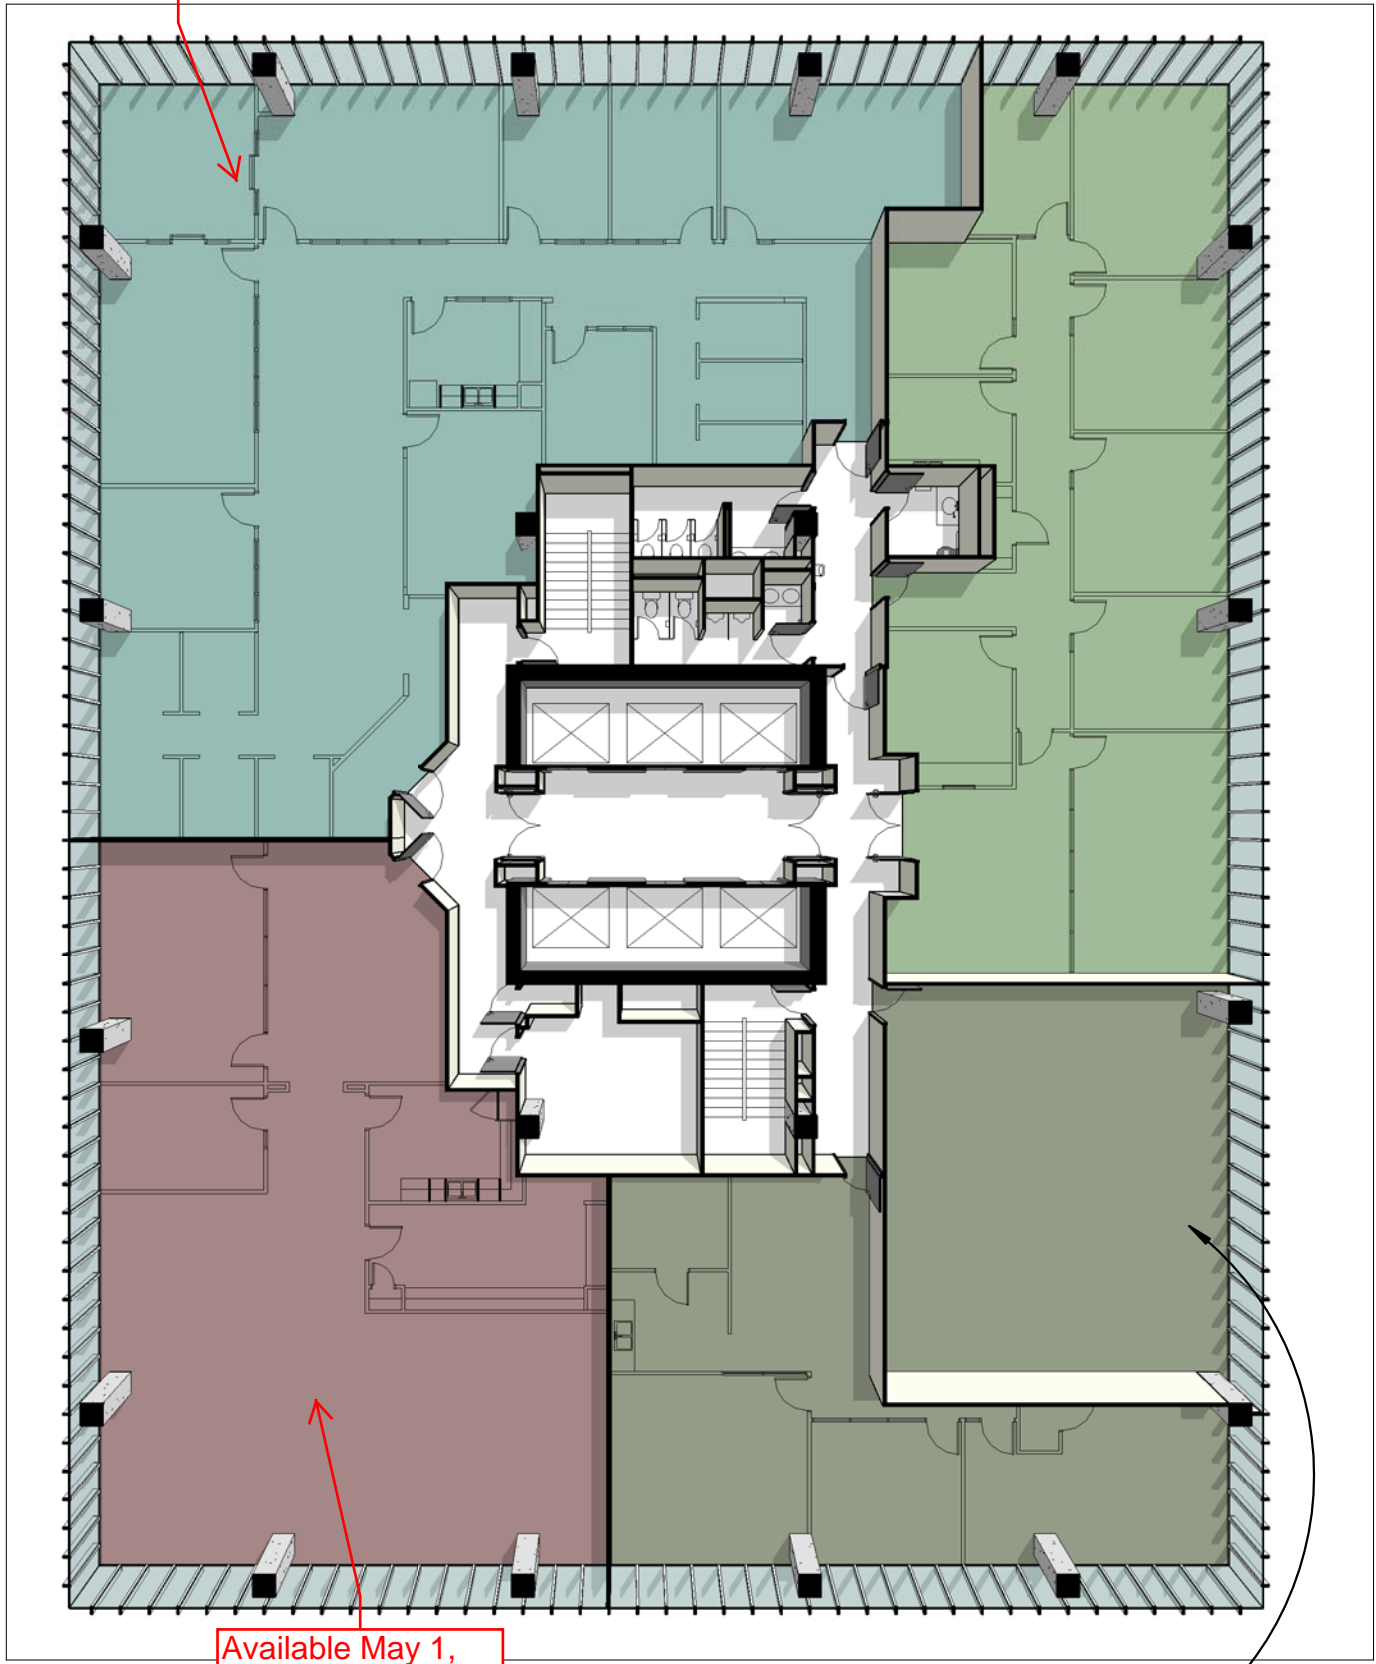

Vacant - Ste. 2200  
4,447 RSF

Available May 1,  
2012  
3,189 RSF

**BANK OF AMERICA CENTER**  
515 CONGRESS  
AUSTIN, TEXAS

SUITE 2200  
4,486 RSF

⬆️ 22ND FLOOR PLAN